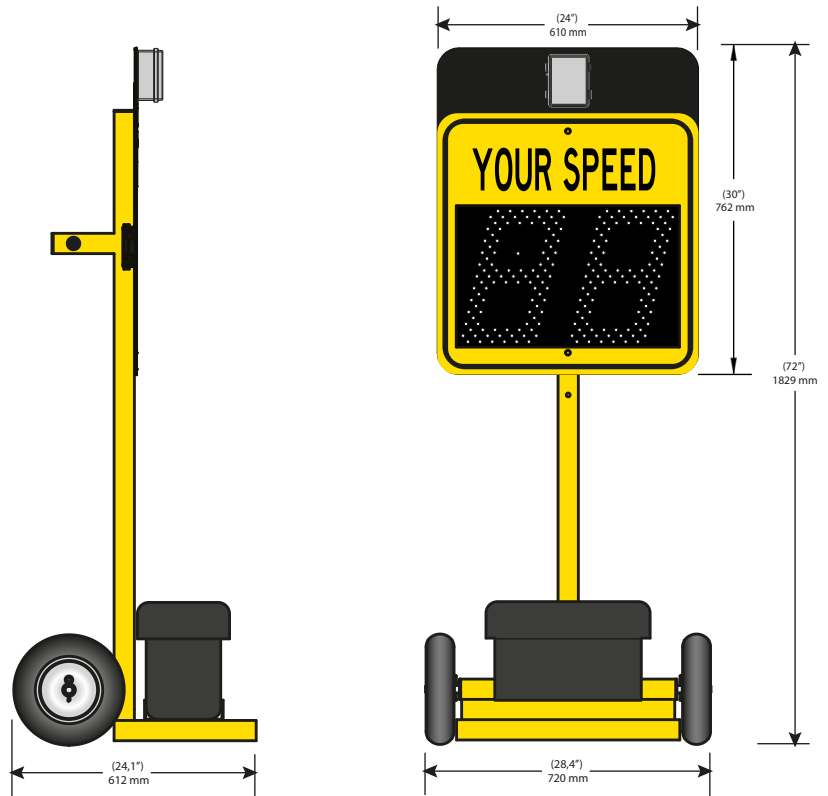

THIN-DOLLY 12C PORTABLE COMPACT RADAR SPEED FEEDBACK SIGN (SCHOOL-INDUSTRIAL-COMMERCIAL)

The THIN-DOLLY portable speed display is a small wheeled trolley equipped with a battery and a speed display. It can be used for school zone industrial and commercial area to slow down traffic. The THIN-12C THIN-DOLLY is extremely easy to use.

GREAT TRAFFIC
CALMING TOOL

INCREASES SAFETY

EASILY MOVED BY A
SINGLE PERSON

THIN LED TRAFFIC SIGN

TECHNICAL SPECIFICATIONS OF THE THIN-DOLLY PORTABLE SPEED DISPLAY

Materials

Battery housing	Black Polyethylene (PEHD)
Structure	Painted steel powder coated polyester
Structure color	Yellow RAL 1003
Wheels	Pneumatic 254 mm (10")
Hardware	Stainless Steel
Weight	72 lb (33 kg)

Electrical components

Battery	AGM 12V - 90Ah
Display	THIN-12C
Wall charger	3.5 Amp
Operational temp.	-40 to +65°C (-40 to +149°F)

Warranty

Two (2) years limited warranty on defects for parts and workmanship.

Product Number	Description	Box : Dimenson - Weight	HSS Code
Assembly Kit			
#37770	Dolly mobile driver feedback sign – THIN-12C	32 x 32 x 8 in – 15 lbs	8530.90
Options			
#36431	AGM 12v 110 Ah battery (One)	8 x 16 x 12 in – 50 lbs	N/A